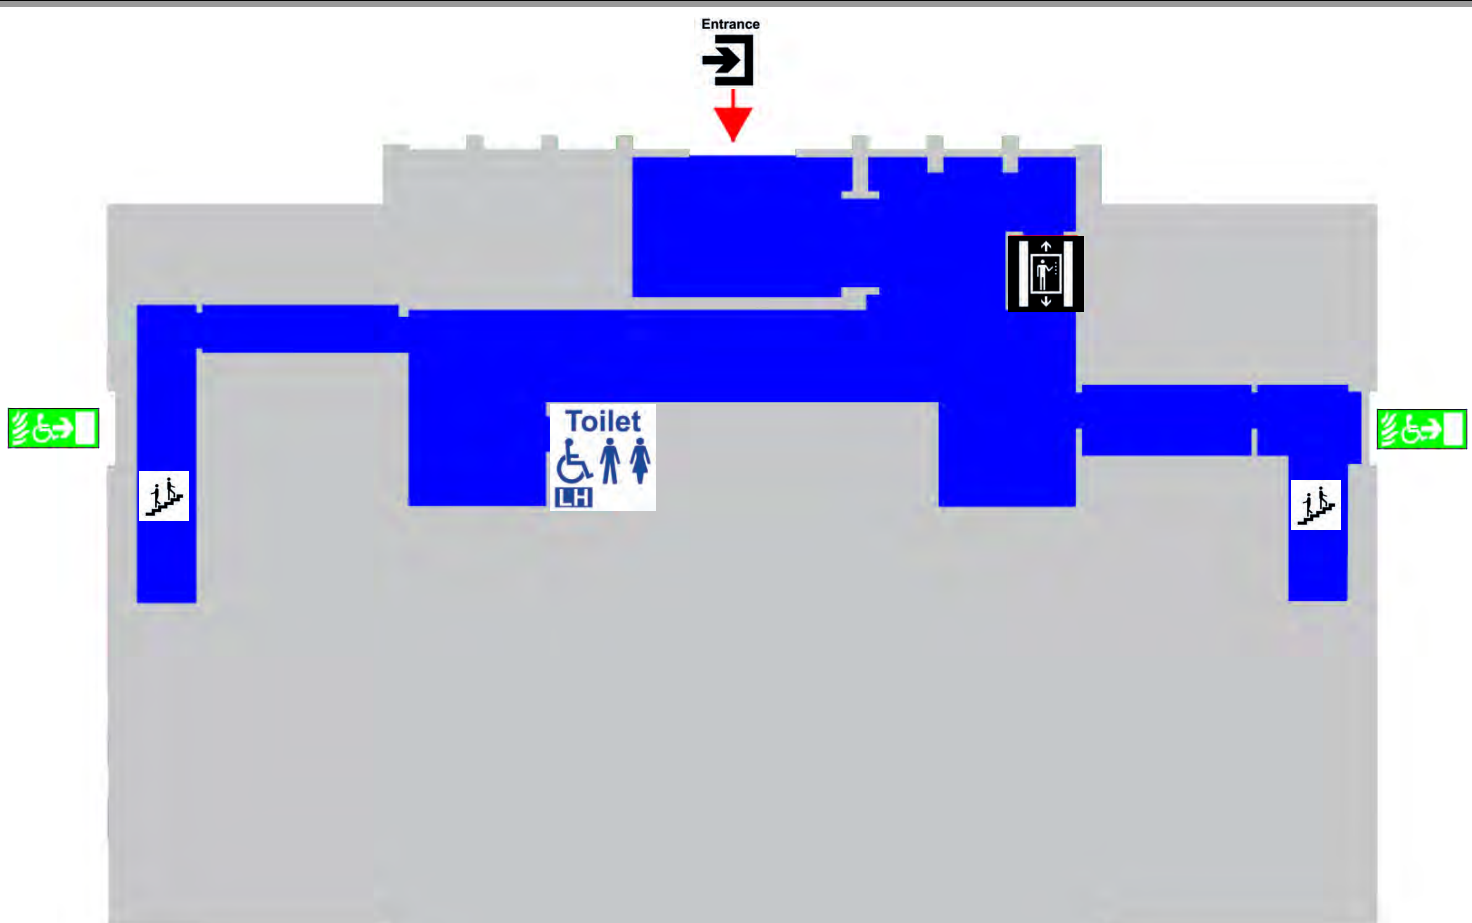

Jo Cox More in Common Centre

Refuge area with communications

Accessible toilet right-hand transfer

Accessible toilet left-hand transfer

Main entrance and exit door

Lift

Accessible emergency exit

Stairs

Jo Cox More in Common Centre - Ground Floor

Refuge located externally serving the congregation hall when a single space and right hand space (when looking from entrance lobby) only when hall is divided.

Available when the congregational hall is used as a single space and left hand space (when looking from entrance lobby) only when hall is divided.

Jo Cox More in Common Centre - Floor 1